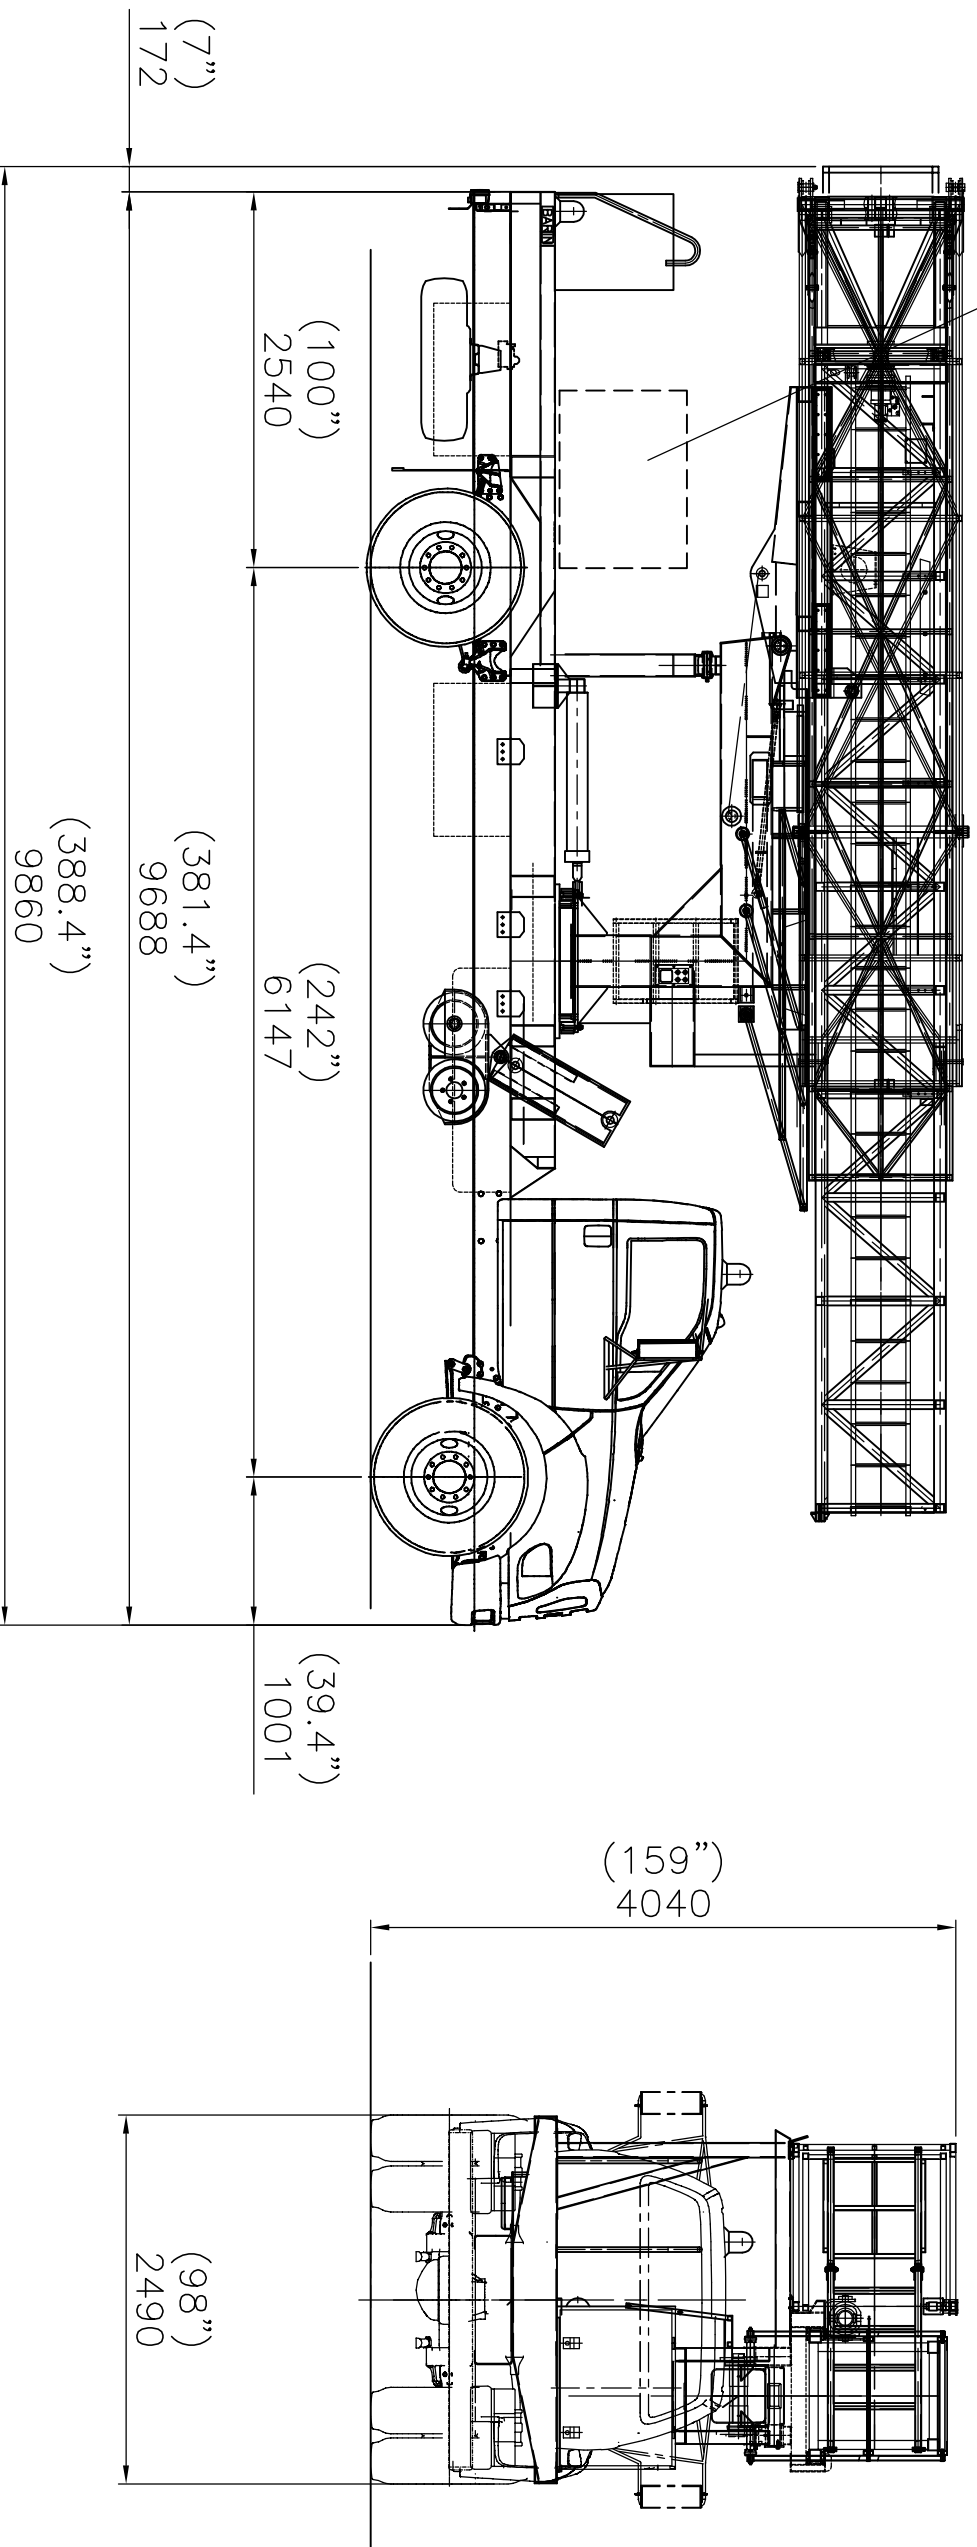

ABC 38 / L

OVERALL DIMENSIONS IN ROAD TRANSPORT POSITION

OPTION : GENERATING SET

TRUCK MOUNTED

FORD F - 650 REGULAR CAB Super Duty Chassis

TOTAL WEIGHT : 25.700 lbs (11670 kg)

SUBJECT TO SLIGHT MODIFICATIONS

GENERAL SCHEME			
denom.ne	Usd	dis.n.	8587
compi.vo	ABC	dat	07/02/2011
CAD DWG	rif.dis.n.	dis.	Cestaro B.
cont.		Ing Zuccolo Tristano	
cittadella pd - tel:049/5971300 fax 049/9400229 - http://www.borin.it E-mail:info@borin.it		even partial is forbidden by law-use and spreading to third parties is forbidden-copyright	