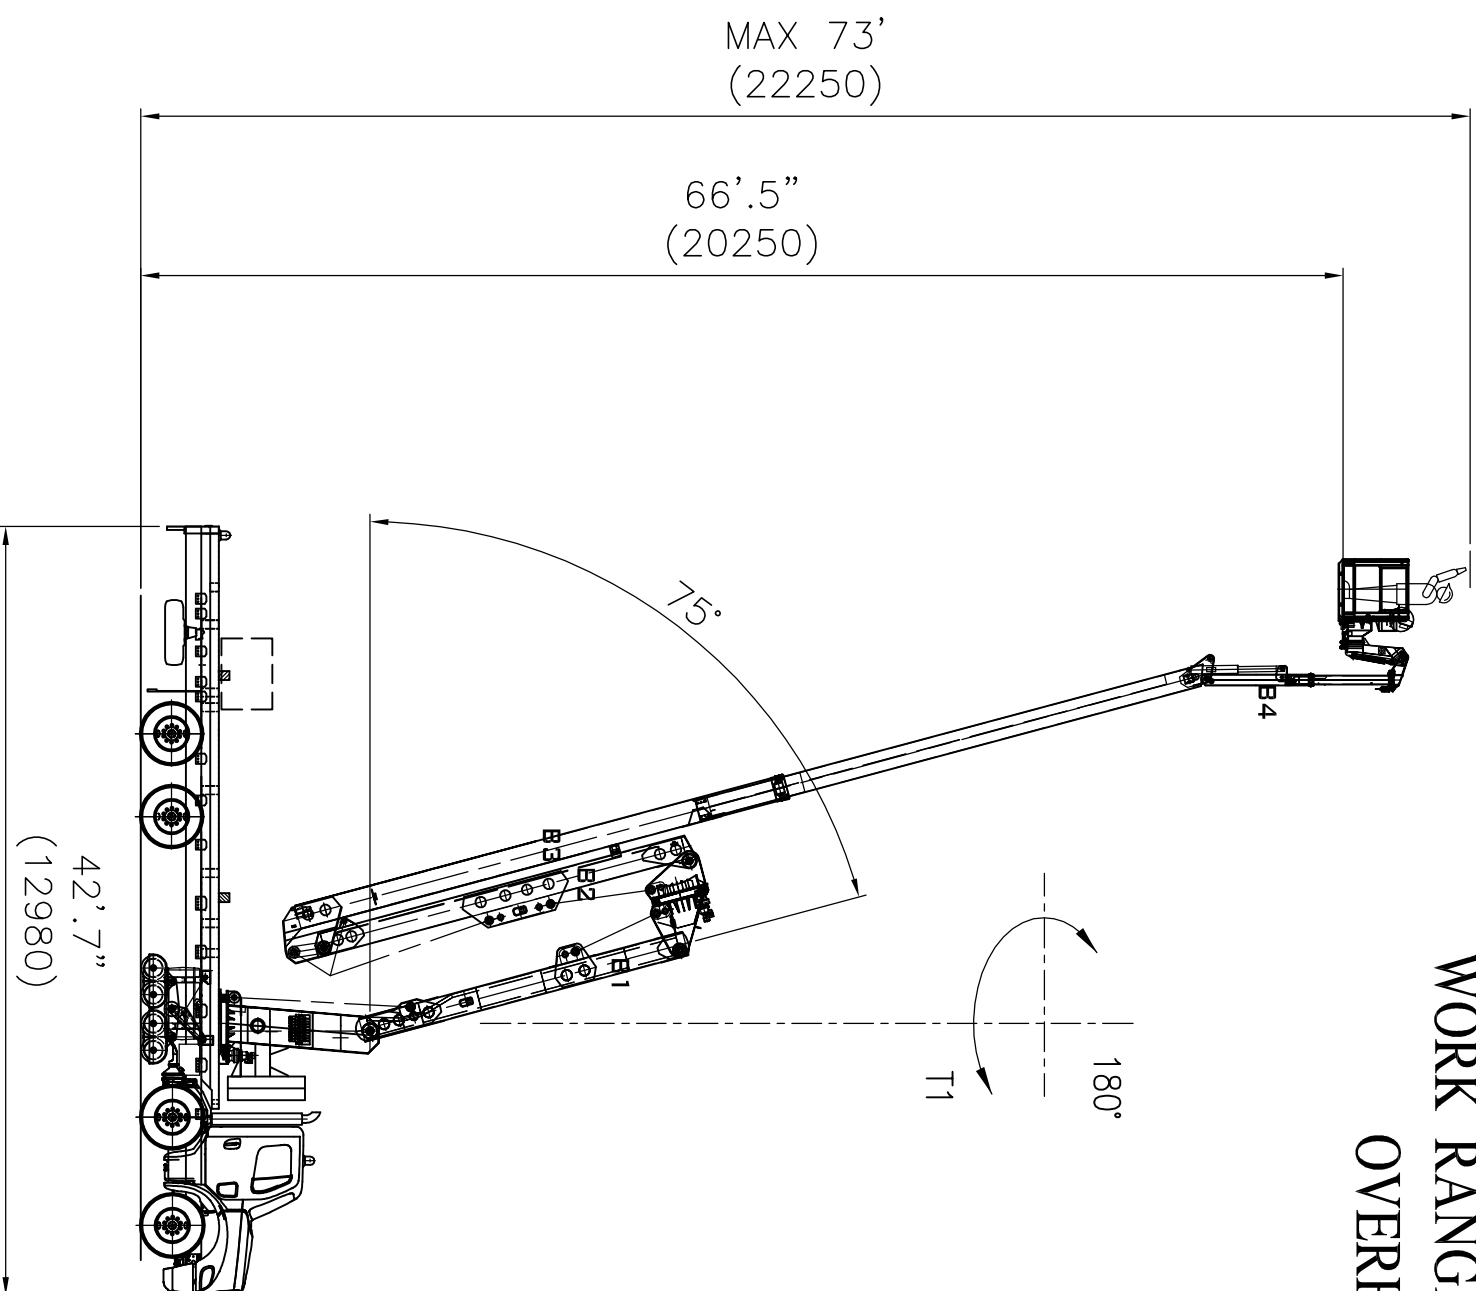

AB 74 / SL

WORK RANGE DIAGRAM OVERHEAD

BASKET CAPACITY : 700 lbs (318 kg)

SUBJECT TO SLIGHT MODIFICATIONS

FILE: Disegno3

denom.ne GENERAL SCHEME			
compi.vo AB		matr. Standard	
CAD DWG		dis.n. 8611	
rif.dis.n.		lov.n.	
dis. Cestaro B.		11/02/2011	
cont. Ing Zuccolo Tristano		scale 1:125	
<p>— cittadella pd — tel:049/5971300 fax 049/9400229 — http://www.barin.it E-mail:info@barin.it</p> <p>even partial is forbidden by law—use and spreading to third parties is forbidden—copyright</p>			