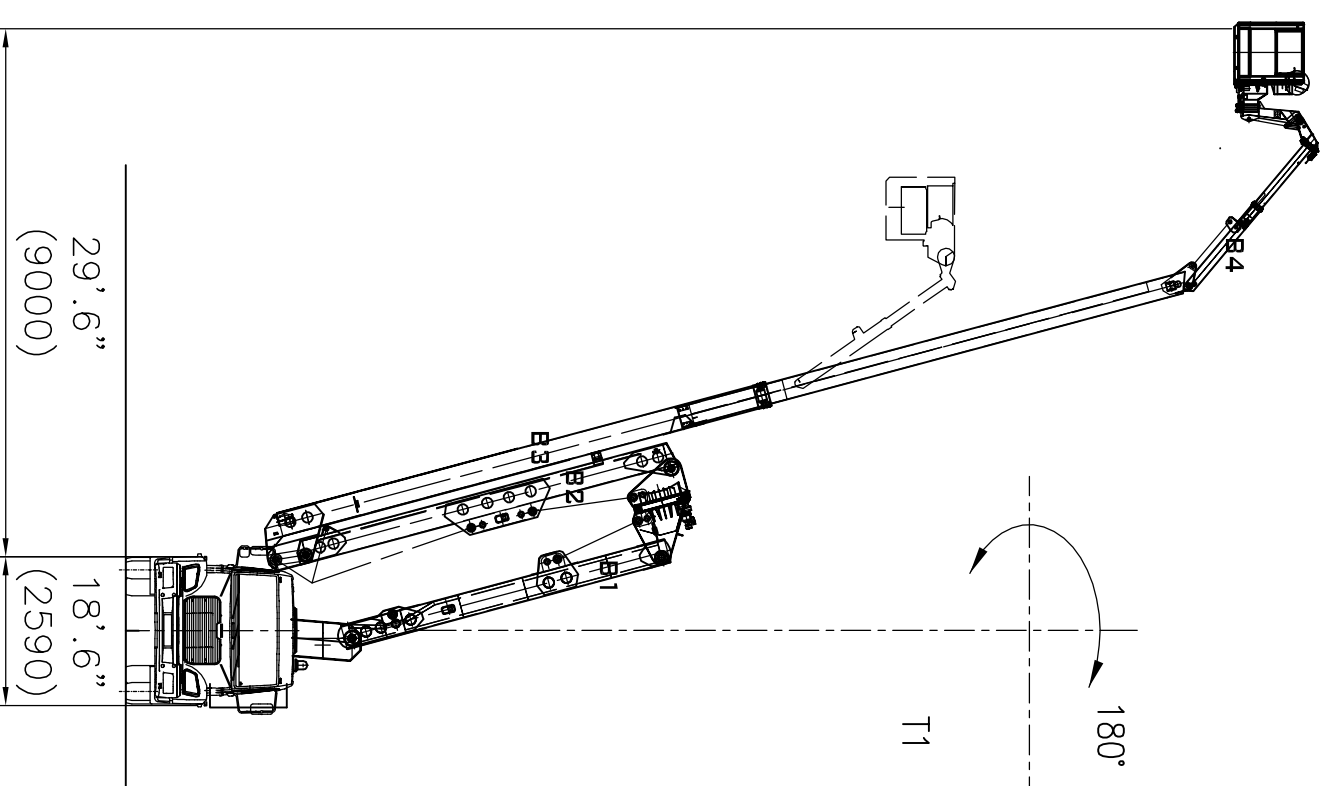

AB 74 / SL

WORK RANGE DIAGRAM OVERHEAD

BASKET CAPACITY : 700 lbs (318 kg)

SUBJECT TO SLIGHT MODIFICATIONS

FILE: Disegno3

denom.ne GENERAL SCHEME			
compi.vo AB		matr. Standard	
CAD DWG		dis.n. 8611	
rif.dis.n.		lov.n.	
dis. Cestaro B.		11/02/2011	
cont. Ing Zuccolo Tristano		scale 1:125	
<p>— cittadella pd — tel:049/5971300 fax 049/9400229 — http://www.barin.it E-mail:info@barin.it</p> <p>even partial is forbidden by law—use and spreading to third parties is forbidden—copyright</p>			