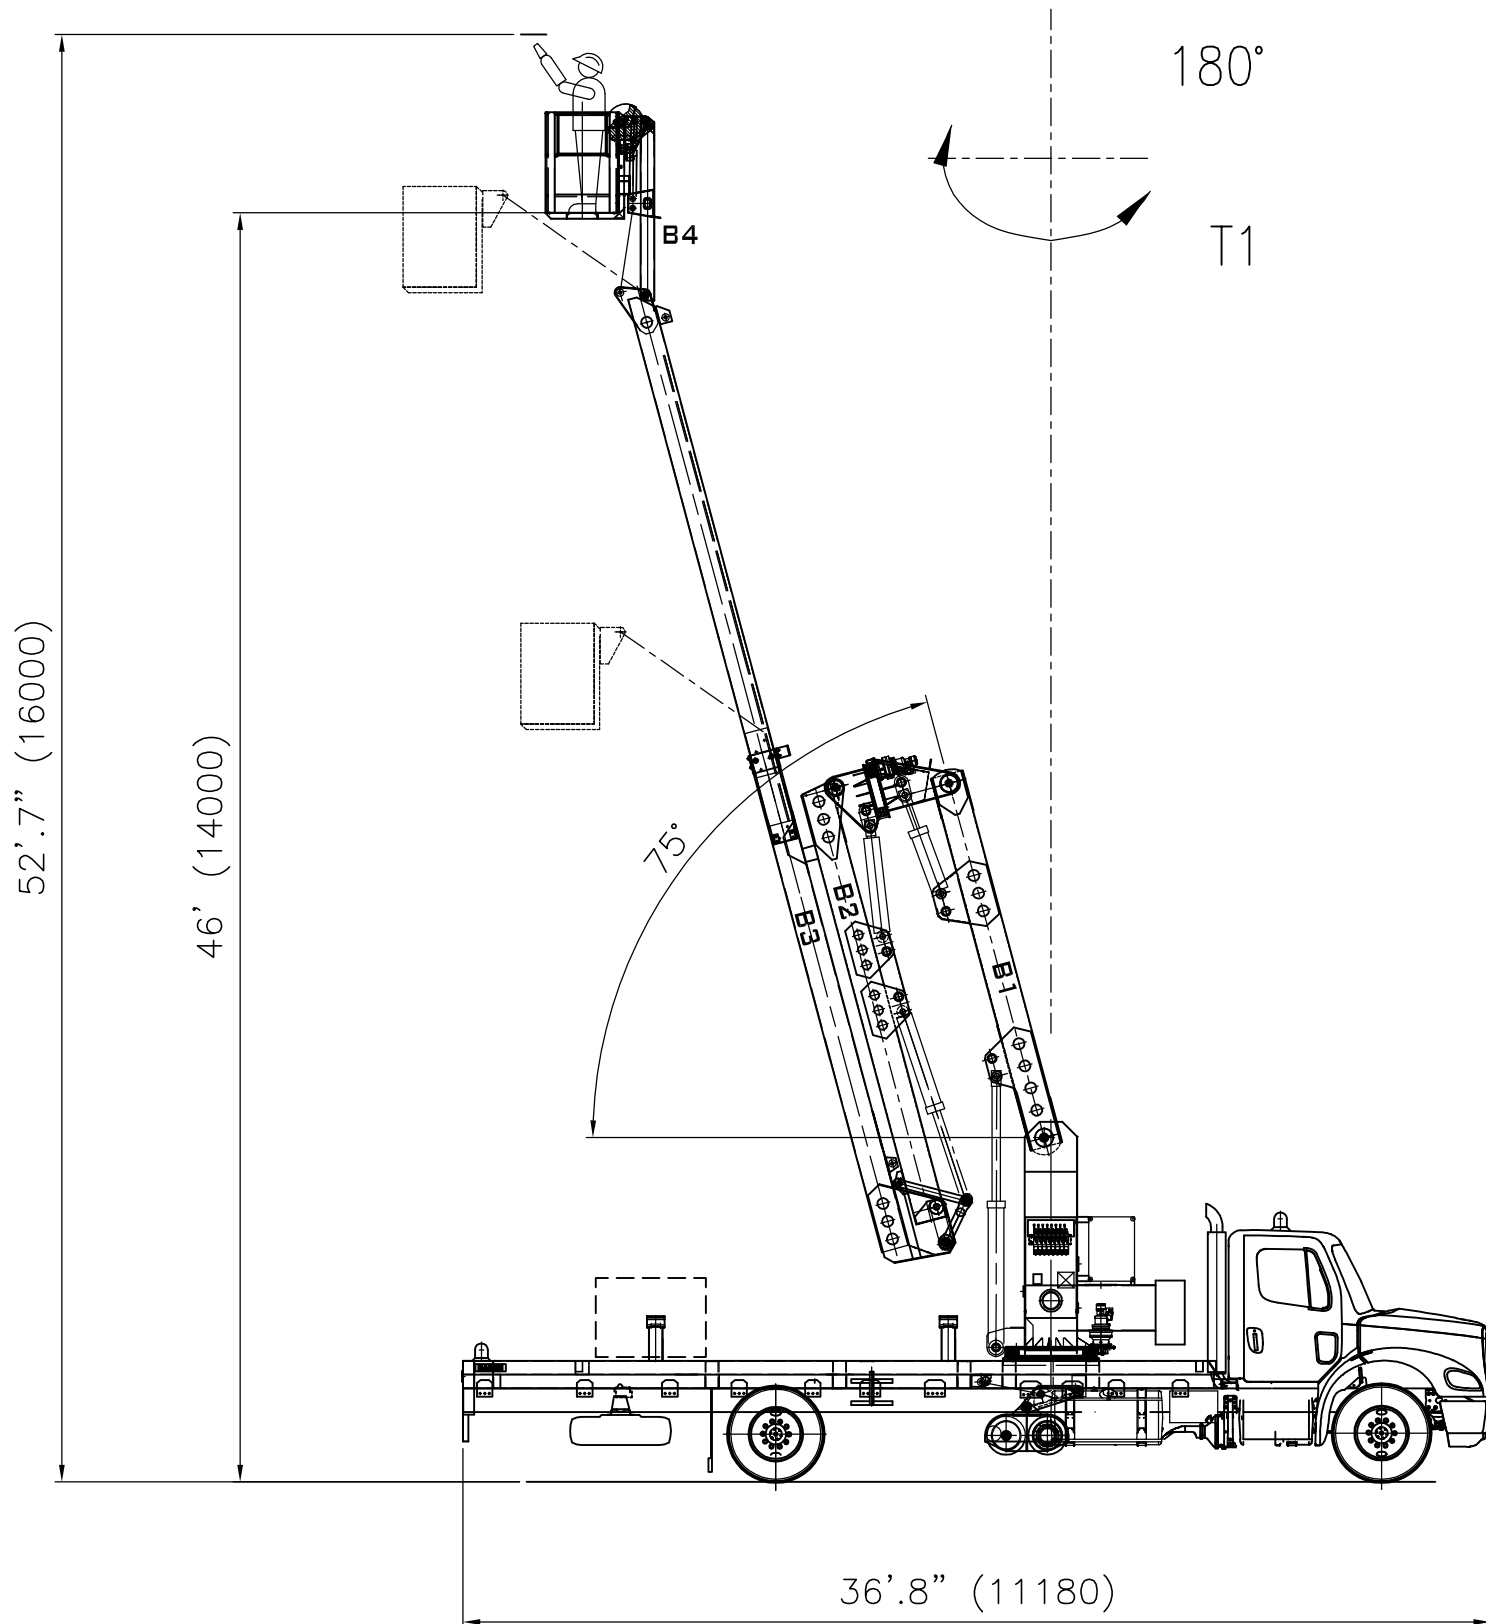

AB 46 / SL

WORK RANGE DIAGRAM OVERHEAD

BASKET CAPACITY : 600 lbs (272 kg)

SUBJECT TO SLIGHT MODIFICATIONS

barin	denom.ne GENERAL SCHEME		matr. Standard	dis.n. 8599	lav.n.
	compl.vo AB		data 10/02/2011		scale 1:75
	CAD DWG	rif.dis.n.	dis. Cestaro B.	cont. Ing Zuccolo Tristano	
	— cittadella pd — tel.049/5971300 fax 049/9400229 — http://www.barin.it E-mail:info@barin.it even partial is forbidden by law—use and spreading to third parties is forbidden—copyright				

FILE: Disegno3