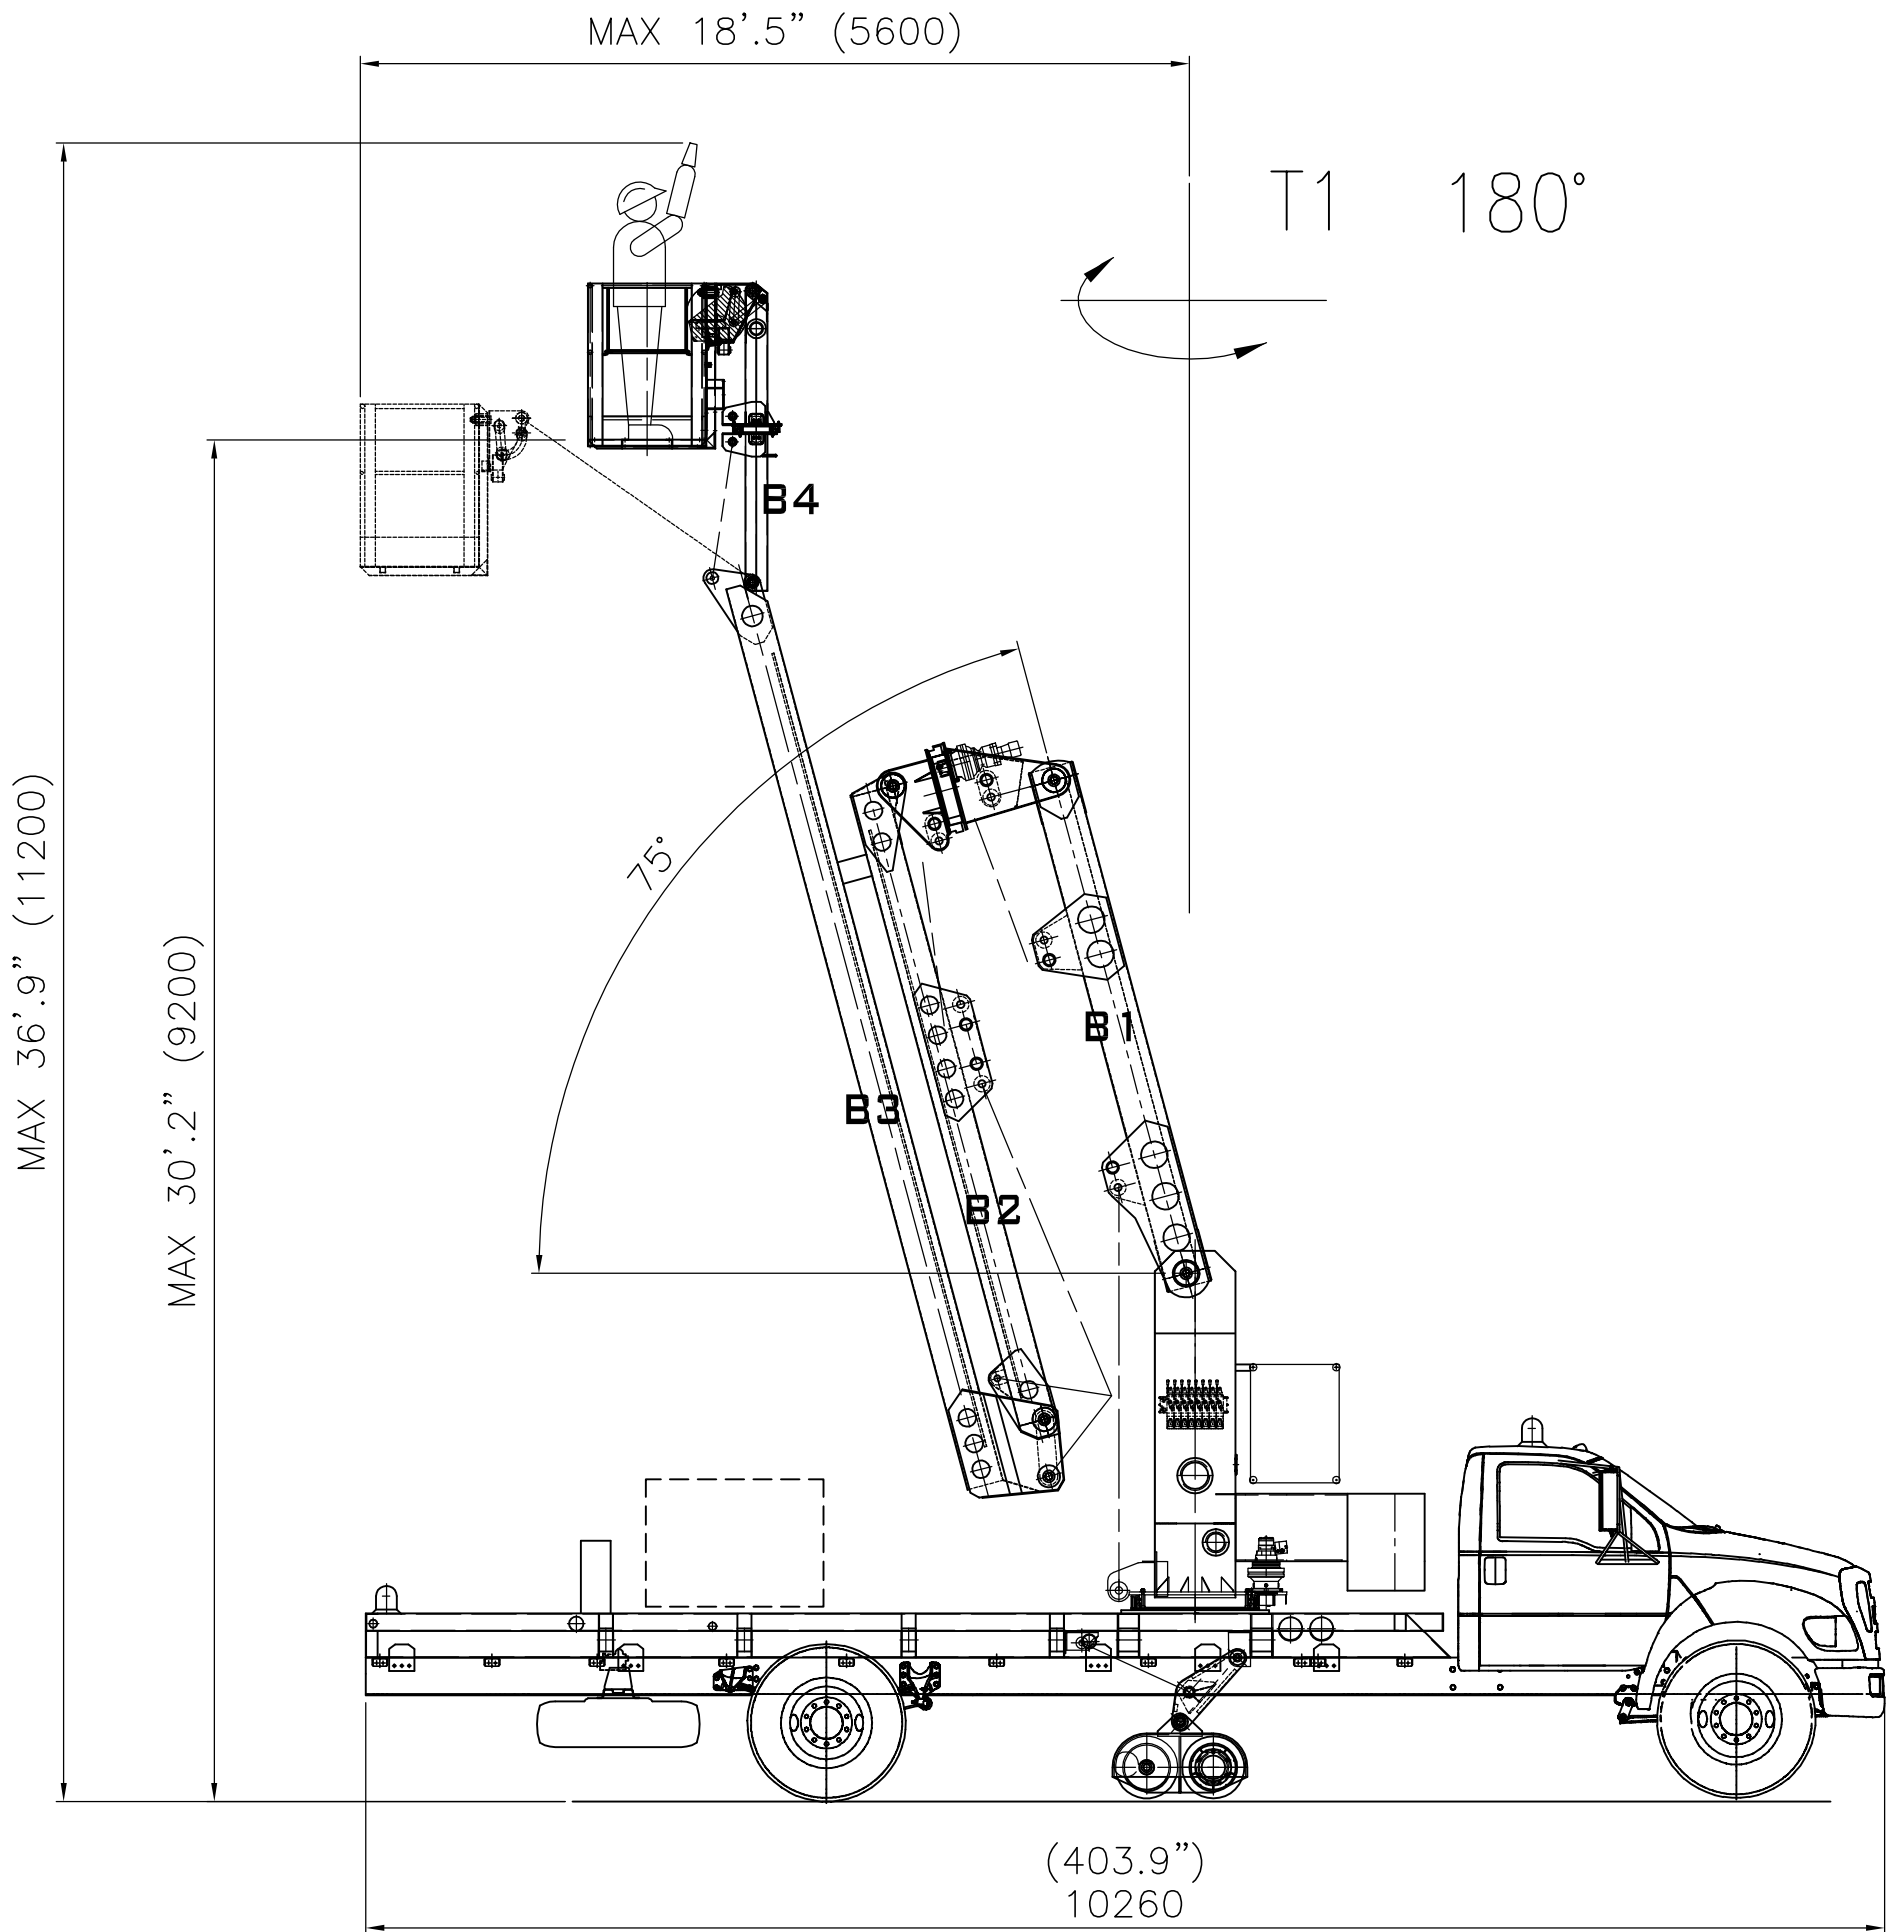

AB 32 / SL

WORK RANGE DIAGRAM OVERHEAD

BASKET CAPACITY : 600 lbs (272 kg)

SUBJECT TO SLIGHT MODIFICATIONS

barin	denom.ne GENERAL SCHEME		matr. Standard	dis.n. 8596	lav.n.
	compl.vo AB		data 09/02/2011		scale 1:50
	CAD DWG	rif.dis.n.	dis. Cestaro B.		cont. Ing Zuccolo Tristano
	— cittadella pd — tel.049/5971300 fax 049/9400229 — http://www.barin.it E-mail:info@barin.it even partial is forbidden by law—use and spreading to third parties is forbidden—copyright				